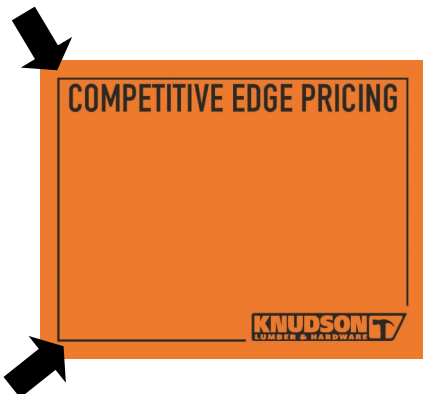

Lasyn

Spotlight on SAVINGS
THROUGH JANUARY

While Supplies Last!

16⁹⁹

Quick-Grip One-Hand Bar Clamp

396109

This January find...

Keep an eye out for our **COMPETITIVE EDGE** pricing cards throughout the store for **EVERYDAY** low prices!!!

NORTH IDAHO ENERGY LOGS:
\$295.50 PER TON

NORTH IDAHO SUPER PREMIUM WOOD PELLETS:
\$270.50 PER TON

Competitive Edge Pricing
20LB Wild Bird Seed
Sale \$6.47
SKU 701899

ON SALE!!!
DeWalt Folding Workstation
Only \$89.99
SKU 320073